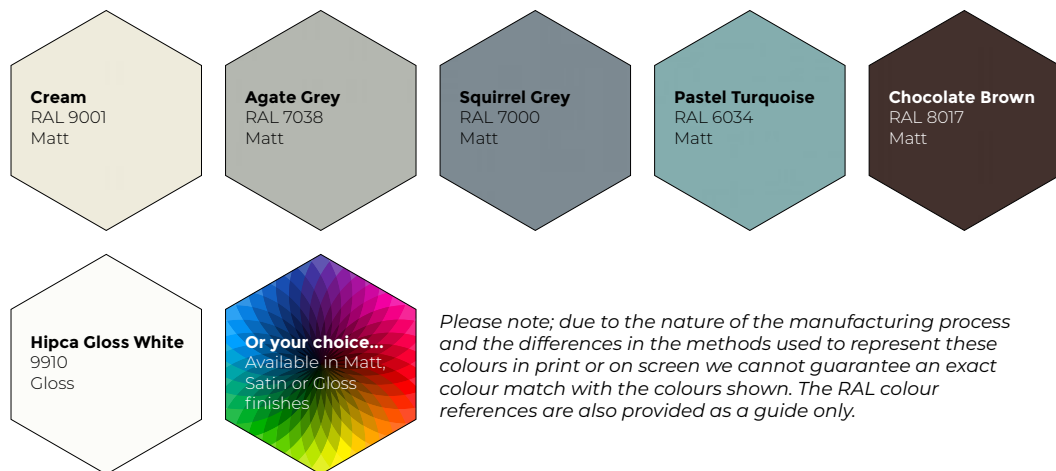

All available in a range of colours to suit every home and interior

Sheerline lanterns are available in three standard powder coated colours, with the option of choosing a different colour for the interior to help you

create the look that is perfect for your property. Bespoke colours can also be ordered to accent, or match your particular project requirements.

STANDARD LANTERN COLOURS

BESPOKE LANTERN COLOUR EXAMPLES

Please note; due to the nature of the manufacturing process and the differences in the methods used to represent these colours in print or on screen we cannot guarantee an exact colour match with the colours shown. The RAL colour references are also provided as a guide only.