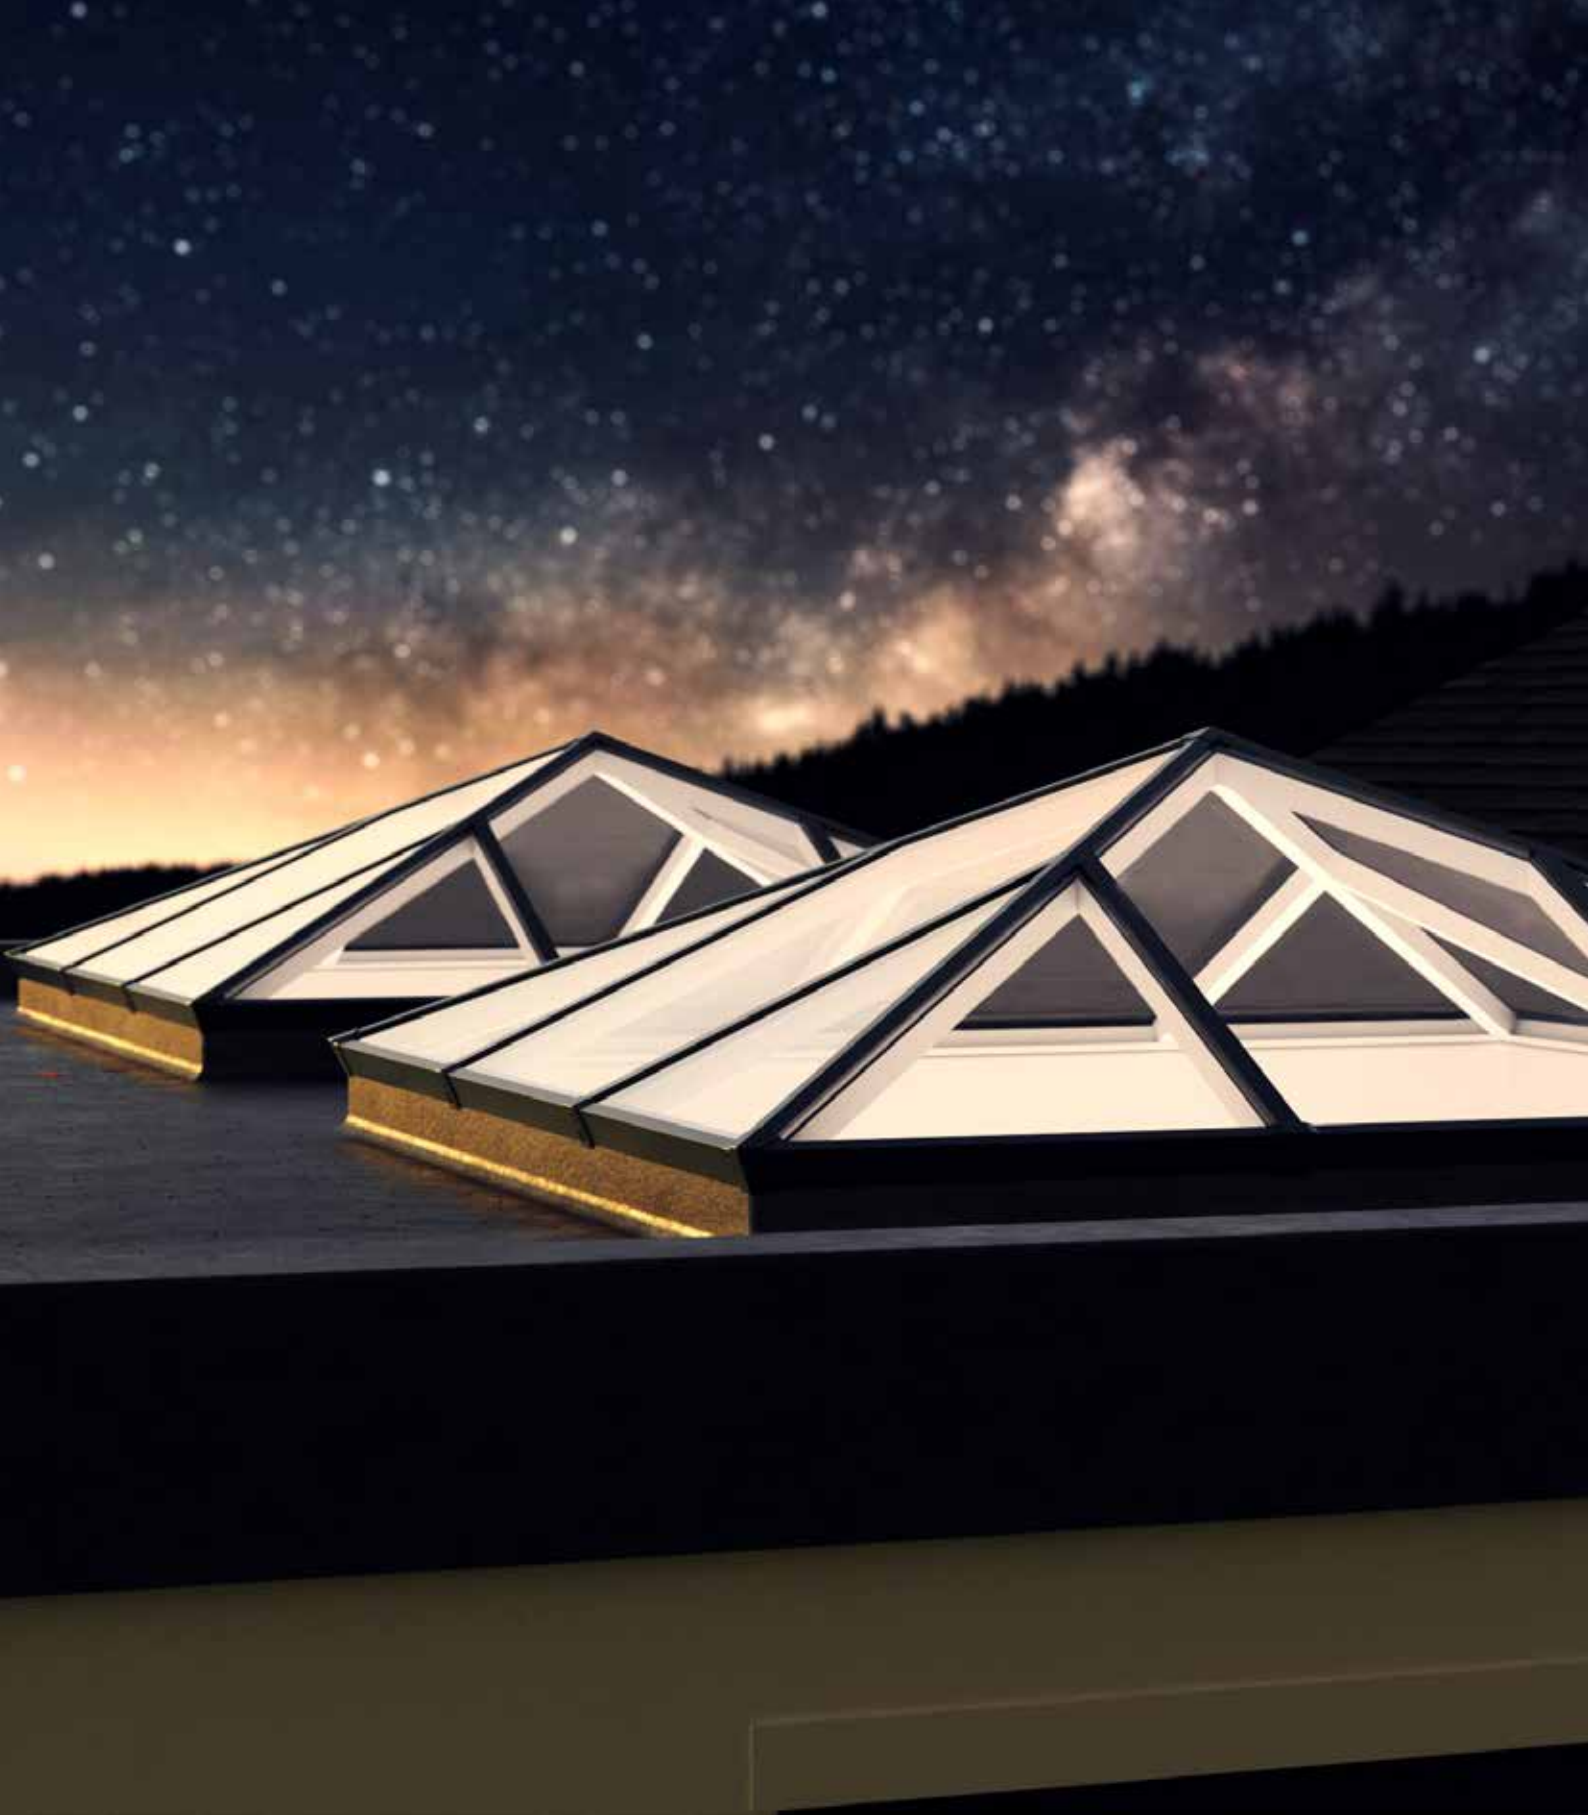

**Mainstream residential roof lantern - not utilising bonded glass*

Whatever the weather Thermlock® technology helps keep you comfortable and heating bills lower

The S1 lantern combines aluminium's clean lines with exceptional thermal performance and features our innovative Thermlock® multi-chamber technology to keep you and your property well insulated against the worst of the UK weather. This coupled to high performance 28mm glazing means our lantern roofs offer class leading thermal performance, far superior to traditional polyamide systems based around 24mm glazing. A unique co-extruded perimeter seal also ensures draughts and rain are kept safely outside. 28mm glazing also allows acoustic dampening glass to be fitted if required.

THERMLOCK[®] *technology inside*

With great looks from every angle – due to our unique ultra low line aesthetics

Slim, consistent 50mm rafter, hip and ridge sightlines maximise the light flooding into your home, creating bright, airy interiors and banishing gloom. The S1 lantern also features ultra low line aesthetics so rafter and hip top caps sit close to the glazing level on the exterior, creating a sleek modern look. Completing this refined architectural

appearance our corner and rafter end caps run perfectly in line with the perimeter of the lantern, so no unsightly angles jut out to spoil the perfect lines of this outstandingly beautiful high-performance aluminium lantern. Leaving you with the ideal balance of understated refinement, contemporary looks and exacting quality standards.