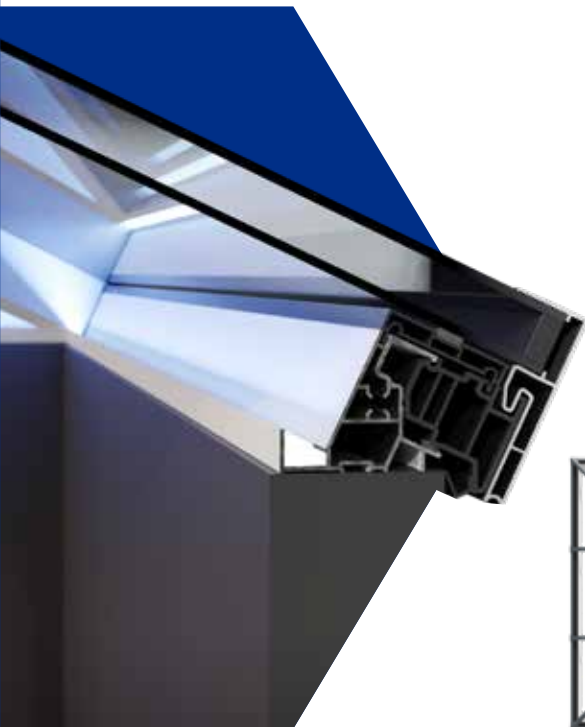

With a wide range of styles and sizes to suit every project

Sheerline aluminium roof lanterns are available in a choice of 13 styles from square 'pyramid' designs to grander options suitable for larger 'orangery' style installations.

Maximum sizes up to 3.2m by an impressive 6m long, all set at a 25° pitch and all weather rated for the whole of the UK*.

Our 3 way option allows for bigger spans to be catered for without the need for jack rafters.

SI lanterns also feature an integral LED light channel around the perimeter of the roof – giving you an easy way to add mood lighting and create the final touch of individuality for your interior.

*Rated for a snow load of 1.2 kN/m². Covering the whole of the UK up to 200m altitude.