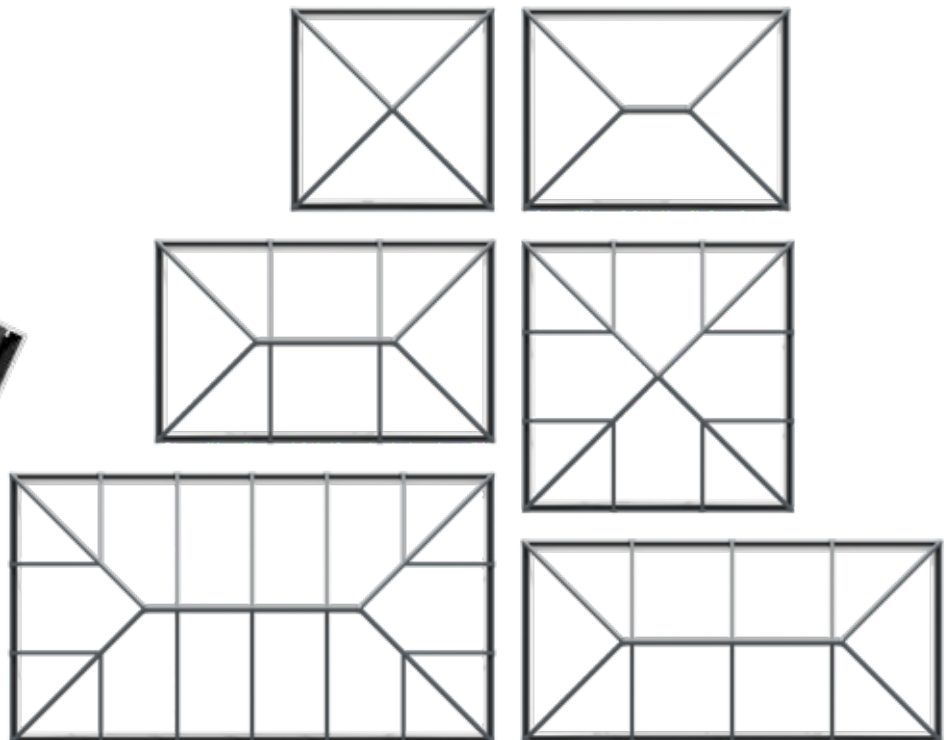

With a wide range of styles and sizes to suit every project

Sheerline aluminium roof lanterns are available in a choice of 13 styles from square 'pyramid' designs to grander options suitable for larger 'orangery' style installations.

Maximum sizes up to 3.2m by an impressive 6m long, all set at a 25° pitch and all weather rated for the whole of the UK*.

Our 3 way option allows for bigger spans to be catered for without the need for jack rafters.

SI lanterns also feature an integral LED light channel around the perimeter of the roof – giving you an easy way to add mood lighting and create the final touch of individuality for your interior.

*Rated for a snow load of 1.2 kN/m². Covering the whole of the UK up to 200m altitude.