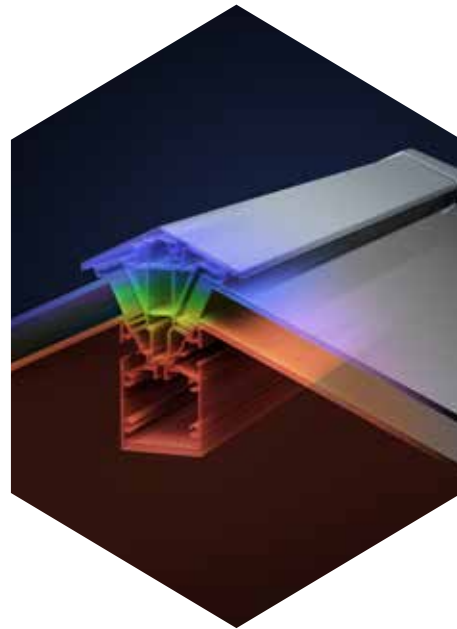

Whatever the weather Thermlock® technology helps keep you comfortable and heating bills lower

The S1 lantern combines aluminium's clean lines with exceptional thermal performance and features our innovative Thermlock® multi-chamber technology to keep you and your property well insulated against the worst of the UK weather. This coupled to high performance 28mm glazing means our lantern roofs offer class leading thermal performance, far superior to traditional polyamide systems based around 24mm glazing. A unique co-extruded perimeter seal also ensures draughts and rain are kept safely outside. 28mm glazing also allows acoustic dampening glass to be fitted if required.

28mm glazing
1.0 U-value
W/(m²K) centre pane*

Thermal transmittance, also known as a U-value, measures the rate of transfer of heat. The better-insulated a product is, the lower the U-value will be.

*Subject to glass specification