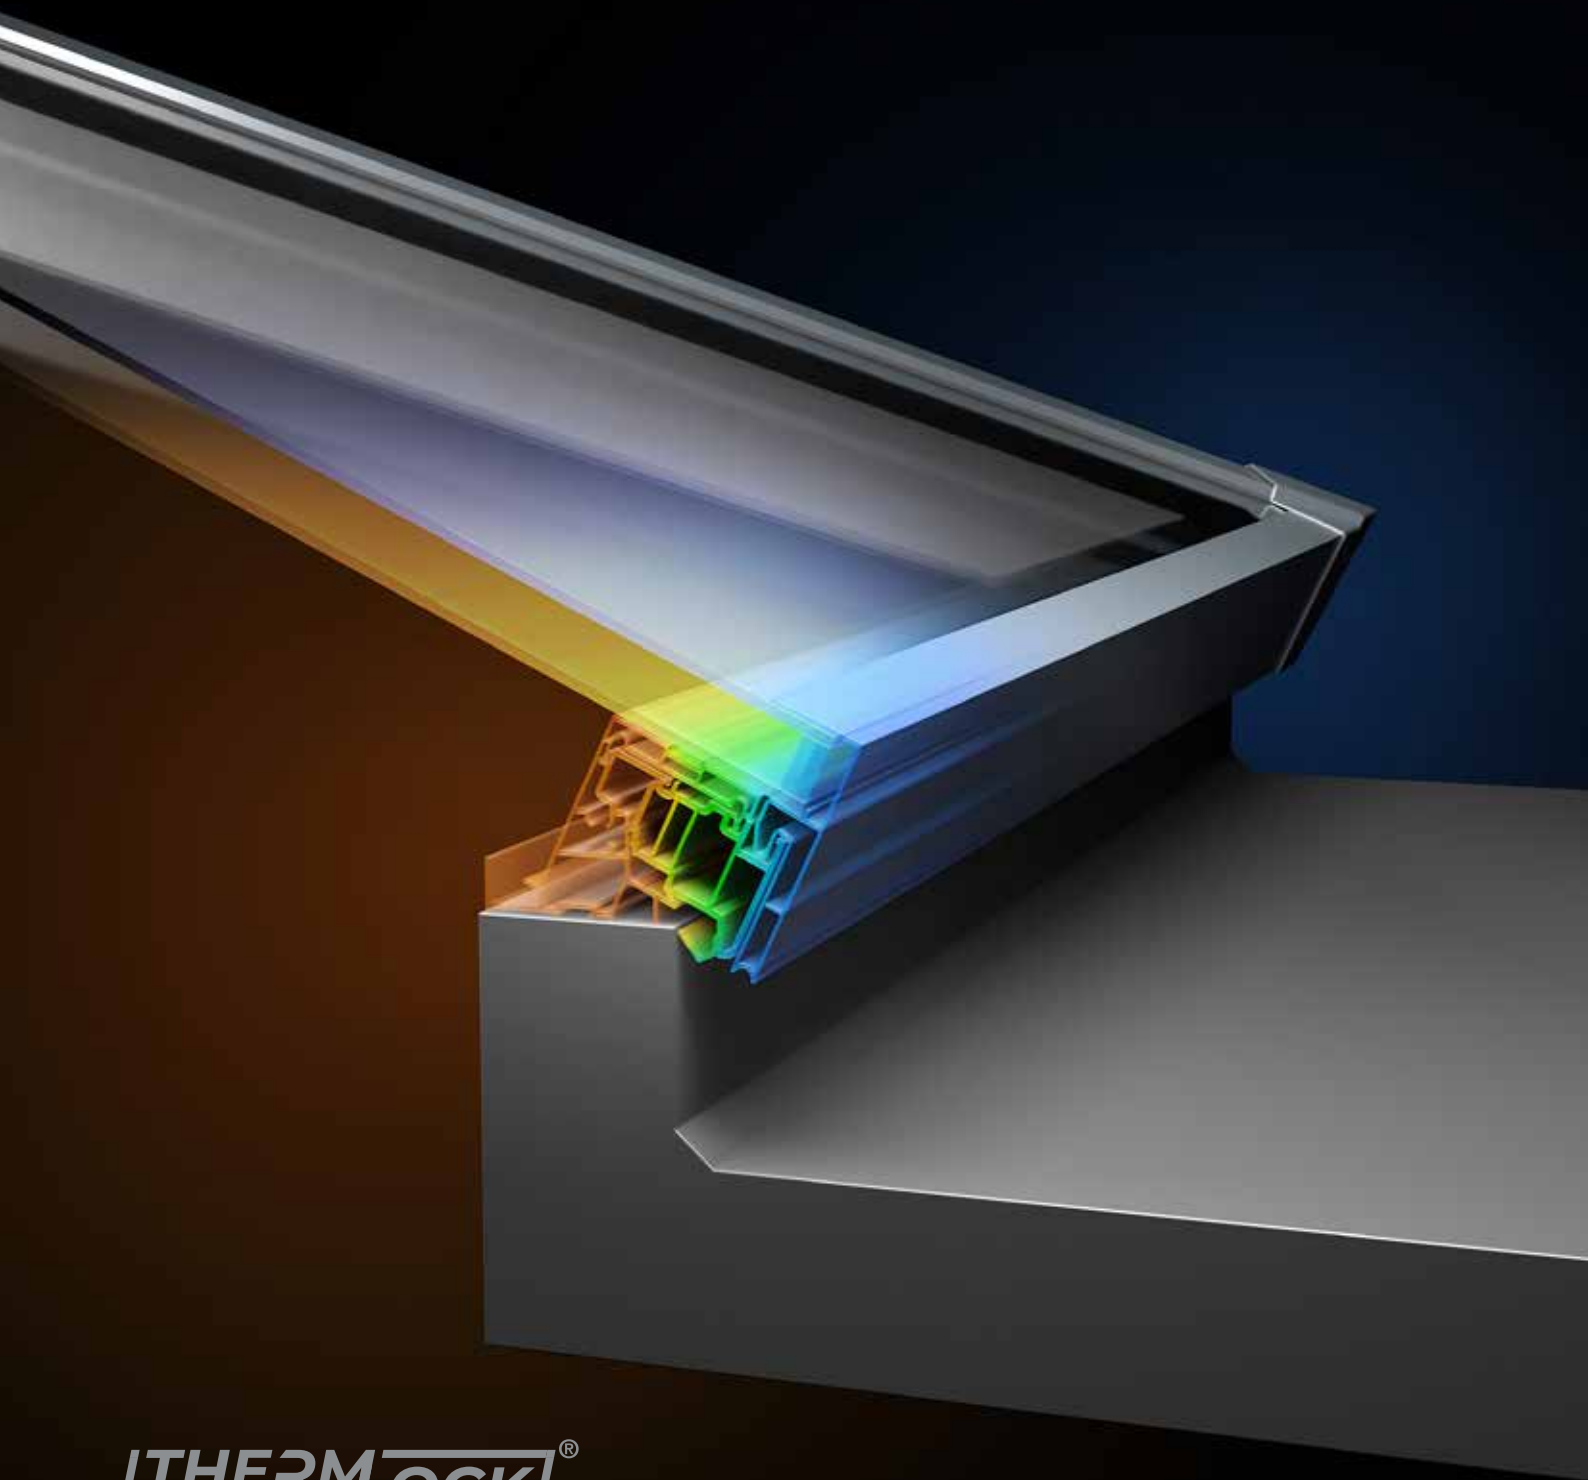

The innovative construction of the S1 system eliminates the security weaknesses of traditional lantern designs. Features such as anti-tamper screws, enclosed anti-tamper glazing, security tape and our patent pending glass lock, alongside our unique high security ridge end, ensure there isn't

an easy way to enter your property via your flat roof lantern. All of these innovative features combined make Sheerline's S1 system the UK's most secure aluminium lantern roof*. So if you are looking for a lantern that comes with extra peace of mind as standard – then we have you covered.

**Mainstream residential roof lantern - not utilising bonded glass*

Whatever the weather Thermlock® technology helps keep you comfortable and heating bills lower

The S1 lantern combines aluminium's clean lines with exceptional thermal performance and features our innovative Thermlock® multi-chamber technology to keep you and your property well insulated against the worst of the UK weather. This coupled to high performance 28mm glazing means our lantern roofs offer class leading thermal performance, far superior to traditional polyamide systems based around 24mm glazing. A unique co-extruded perimeter seal also ensures draughts and rain are kept safely outside. 28mm glazing also allows acoustic dampening glass to be fitted if required.

THERMLOCK[®] *technology inside*

With great looks from every angle – due to our unique ultra low line aesthetics

Slim, consistent 50mm rafter, hip and ridge sightlines maximise the light flooding into your home, creating bright, airy interiors and banishing gloom. The S1 lantern also features ultra low line aesthetics so rafter and hip top caps sit close to the glazing level on the exterior, creating a sleek modern look. Completing this refined architectural