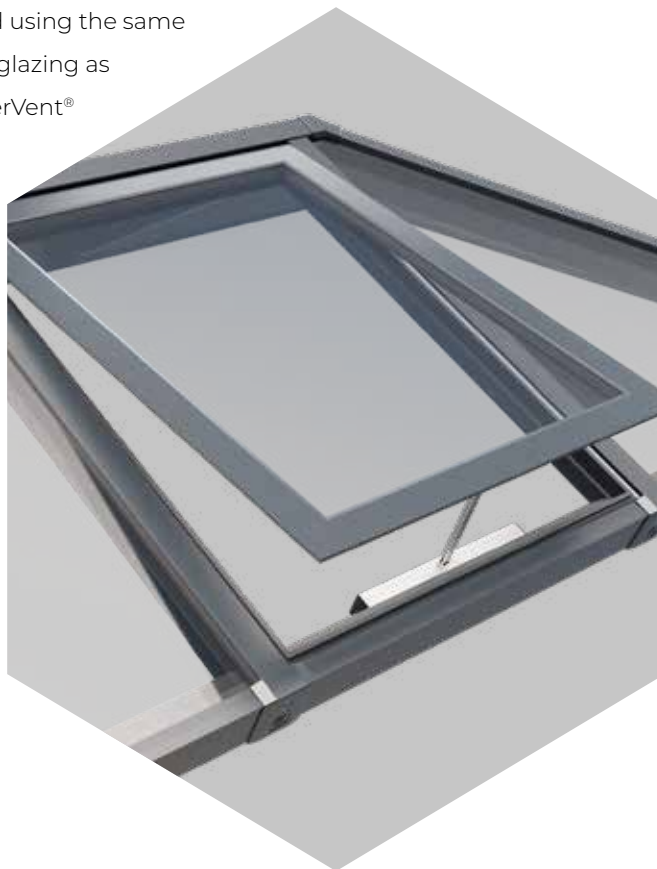

SHEERVENT®

Flush Intelligent Ventilation

With a sleek minimalist design that sits perfectly flush with S1's discreet rafter bars, and with optional powered actuators that can be intelligently automated, Sheerline has reimagined roof vents, bringing them into the 21st century at last. Dispensing with the need for muntin bars, which are prone to issues, SheerVent® offers reliable ventilation without the risk of leaks.

Fully thermally broken and using the same high-performance 28mm glazing as the rest of the S1 roof, SheerVent® adds a versatile option to ventilate your room via your S1 lantern and prevent excessive heat build up.

Optional rain, and rain, wind and light sensors can automate the closing of your roof vent for added peace of mind.